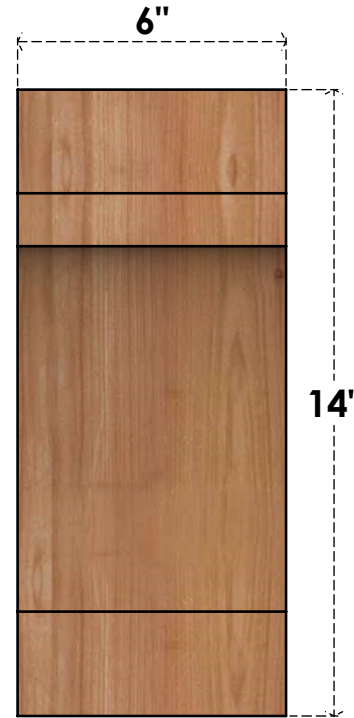

BRC06X06X14MRC00RWR

6"W X 6"D X 14"H MERCED ROUGH SAWN BRACE, WESTERN RED CEDAR

SIDE

FRONT

EKENA MILLWORK
 2300 WEST MAIN ST.
 CLARKSVILLE, TX 75426
 TOLL FREE: 866-607-0453
 WWW.EKENAMILLWORK.COM

NOTES

1. INSTALLATION TO BE COMPLETED IN ACCORDANCE WITH MANUFACTURER'S SPECIFICATIONS.
2. DRAWING MAY NOT BE TO SCALE
3. THIS DRAWING IS INTENDED FOR DESIGN AND PLANNING PURPOSES ONLY.
4. ALL INFORMATION CONTAINED HEREIN WAS CURRENT AT THE TIME OF DEVELOPMENT BUT MUST BE REVIEWED AND APPROVED BY THE PRODUCT MANUFACTURER TO BE CONSIDERED ACCURATE.
5. PRODUCTS ARE NOT KILN DRIED. THIS ITEM IS UNIQUE AND WILL CONTAIN THE NATURAL VARIATIONS THAT THE WOOD SPECIES OFFERS. THIS MAY RESULT IN VARIATIONS UP TO 1/4"