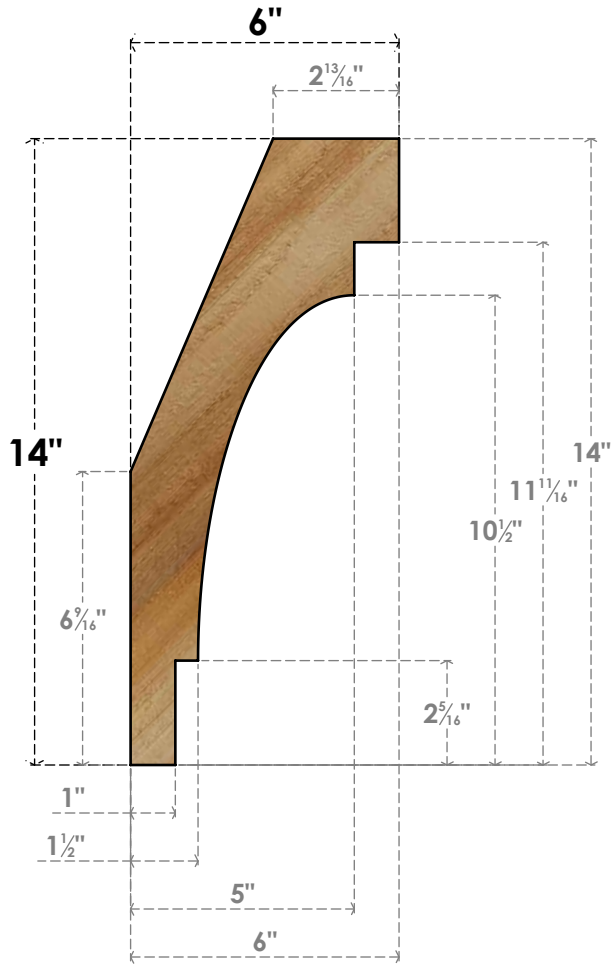

BRC06X06X14MRC00RWR

6"W X 6"D X 14"H MERCED ROUGH SAWN BRACE, WESTERN RED CEDAR

SIDE

FRONT

EKENA MILLWORK
 2300 WEST MAIN ST.
 CLARKSVILLE, TX 75426
 TOLL FREE: 866-607-0453
 WWW.EKENAMILLWORK.COM

NOTES

1. INSTALLATION TO BE COMPLETED IN ACCORDANCE WITH MANUFACTURER'S SPECIFICATIONS.
2. DRAWING MAY NOT BE TO SCALE
3. THIS DRAWING IS INTENDED FOR DESIGN AND PLANNING PURPOSES ONLY.
4. ALL INFORMATION CONTAINED HEREIN WAS CURRENT AT THE TIME OF DEVELOPMENT BUT MUST BE REVIEWED AND APPROVED BY THE PRODUCT MANUFACTURER TO BE CONSIDERED ACCURATE.
5. PRODUCTS ARE NOT KILN DRIED. THIS ITEM IS UNIQUE AND WILL CONTAIN THE NATURAL VARIATIONS THAT THE WOOD SPECIES OFFERS. THIS MAY RESULT IN VARIATIONS UP TO 1/4"